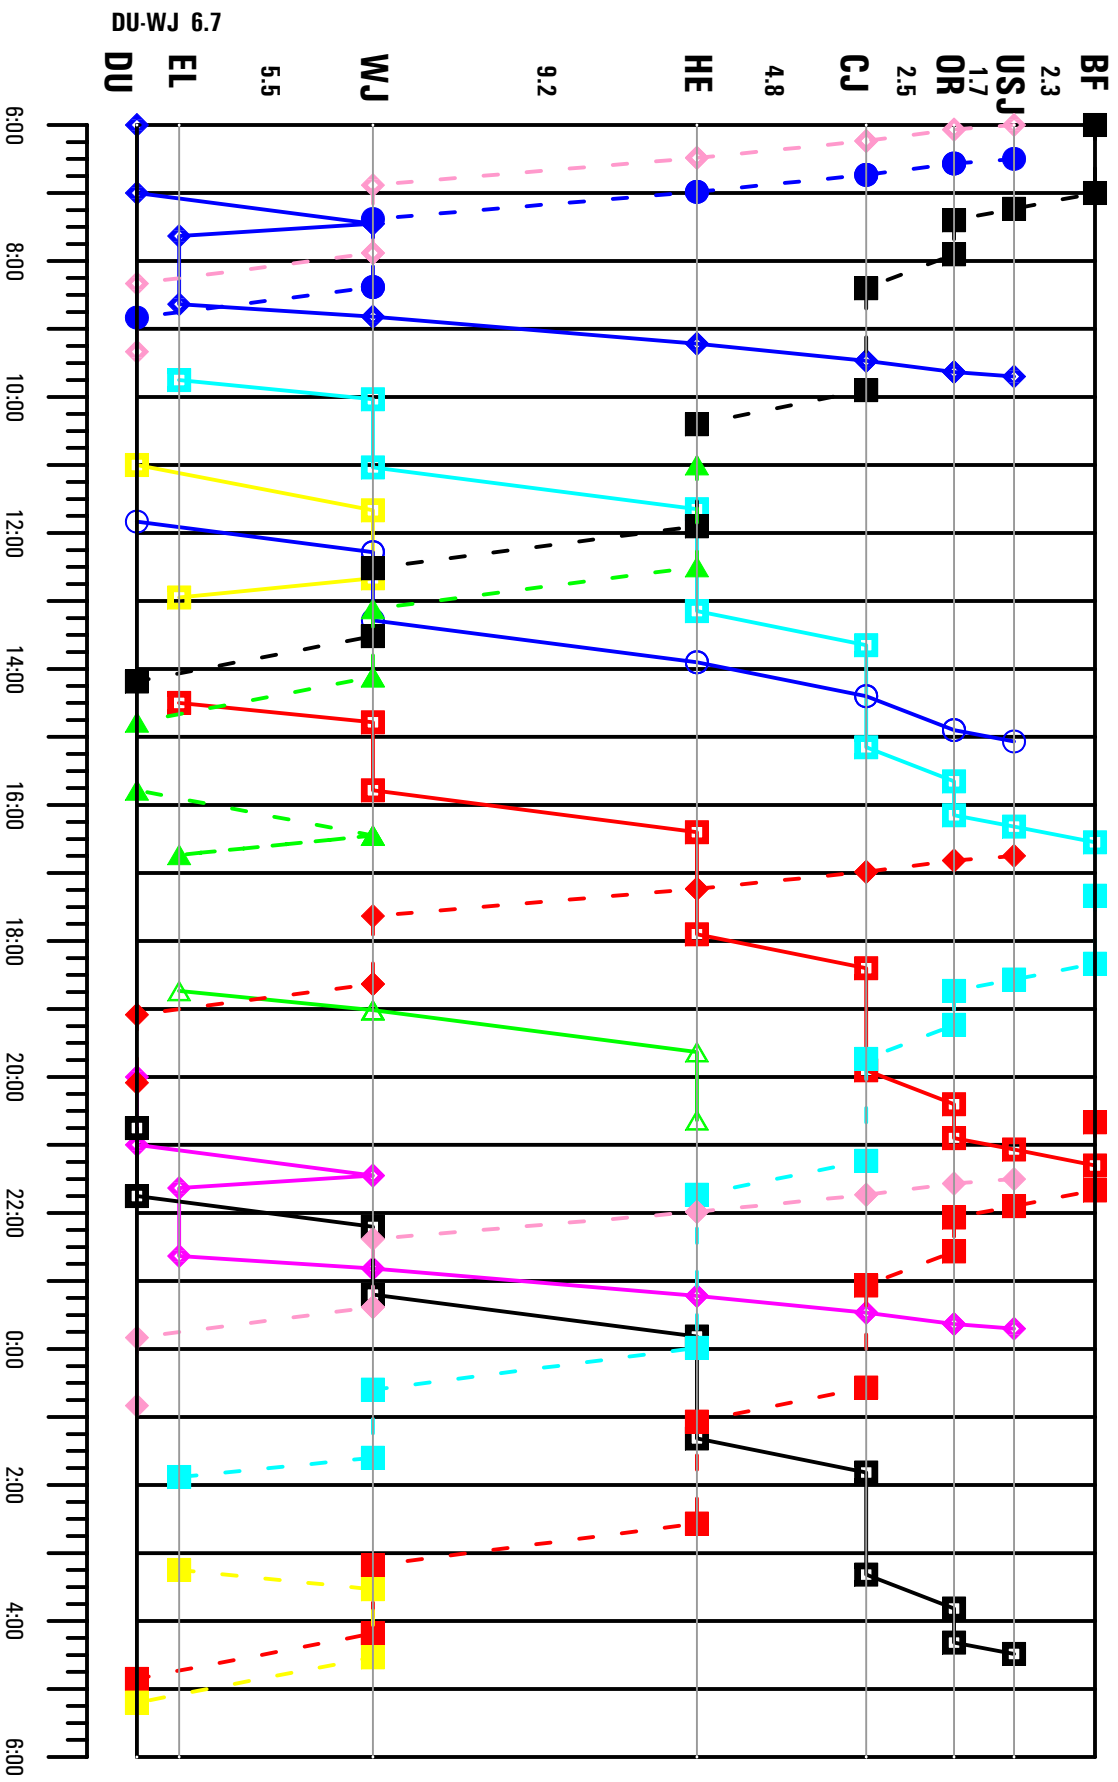

ALLEGHENY & LACKAWANNA SOUTHERN RAILROAD

DU-WJ 6.7